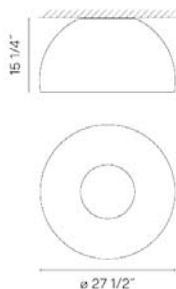

Sketch

Electrical characteristics

1 x LED PLATE 31W 900mA

Total 31.0 W

Light source: 2700K CRI >90 1705 lm 55 lm/W

Driver included: CC - Constant Current 900 mA 100-277V 50/60Hz

Electronic dimming: 0-10V

Optional dimming: DALI or Lutron ECO